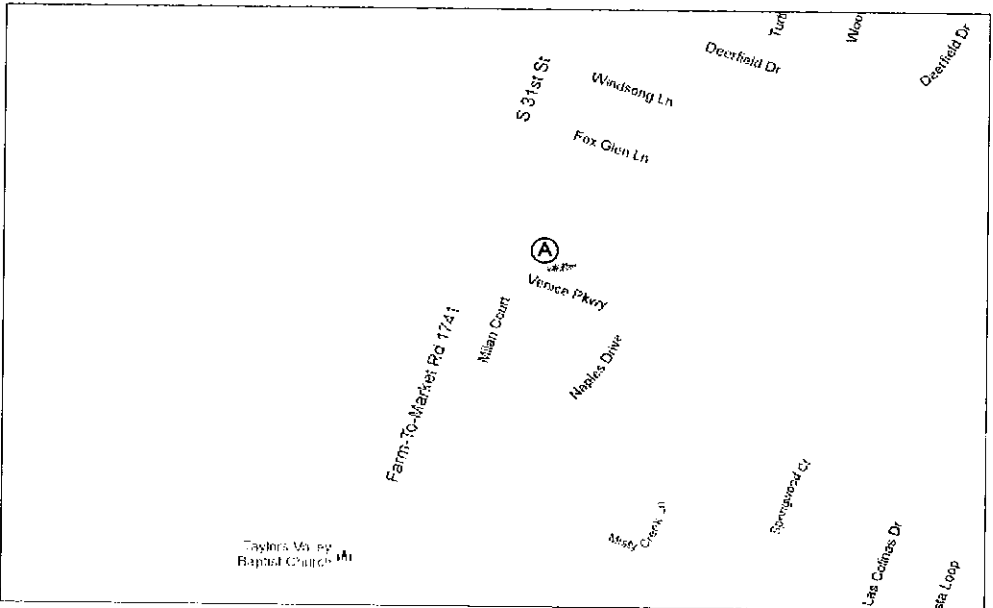

**Steve & Gena Hoeft's home:
2412 Venice Pkwy, Temple, TX 76502**