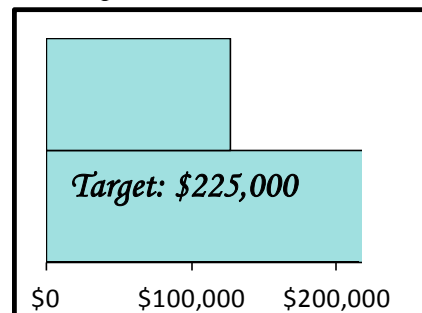

DEACONS

*Monthly General Fund
Through 12/11/11.....\$126,510*

*Building Fund Actuals
Through 12/11/2011....\$1,105,620*

Overflow 56 & Overflow 78
(5th-8th grade)
Outback

Military Ministries
Bible Study for Military & their Spouses
Thurston & Shillingburgs
Rm. 201