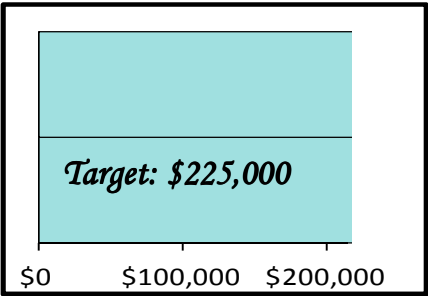

Gary DeSalvo	773-7316	Stuart Coles	774-9083	Michael Hillman	913-7780
<i>Senior Pastor</i>		Gary DeSalvo	773-7316	Rod Houston	939-6560
Danny Cunningham	780-2186	Rick Erickson	899-1982	Jack Jones	774-7167
<i>Executive Pastor</i>		Sam Fulcher	780-9533	Steve Joy	778-6845
Stephen Cheung	778-3233	Lee Hoffer	778-5868	Mark Krejchi	780-2228
<i>Associate Pastor</i>		David Jennings	613-5366	Gary Meyer	982-4576
Shannon Soard	778-7468	Gene Martin	773-7458	Pat Mullins	773-8441
<i>College/Career/Singles Pastor</i>		Mike O'Neal	598-3531	Roy Nash	771-4044
Dave Tate	493-1161	Stephen Sewell	933-7238	Wayne Ransleben	770-3166
<i>High School Pastor</i>		Bob Weber	778-4263	Jimmy Rowton	939-0583
Tim Cartwright	760-5893	Steve Wolfe	771-5386	Tom Shillingburg	624-9092
<i>Junior High Pastor</i>				Tommy Sing	947-5045
Casey Burke	913-8309	DEACONS		Spencer Smith	698-4719
<i>Pastor to Families</i>		Kirk Bond	770-3396	Bryan Steeves	613-4137
Beth Mackey	778-6669	Phil Dady	947-8855	Doug Streater	771-3174
<i>Pastor of Women's Ministry</i>		Monte Fellingham	780-1064	Sid Thurston	773-3909
Bobby Arnold	774-7677	Dick Frazee	493-6959	David Wesson	780-9418
<i>Worship Pastor</i>		Sam Fulcher, Jr	598-3520	Mark Whitaker	913-2143
Chase Bowers	931-1332	Arlon Greiner	718-1969		
<i>Missions Pastor</i>					
David Richardson	760-2886				
<i>Pastor to Small Groups & Men</i>					

Monthly General Fund
Through 10/30/11.....$280,343