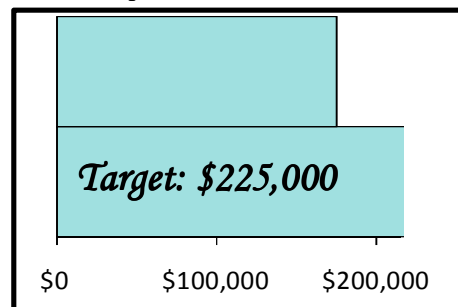

Gary DeSalvo 773-7316 <i>Senior Pastor</i>	Stuart Coles 774-9083	Michael Hillman 913-7780
Danny Cunningham 780-2186 <i>Executive Pastor</i>	Gary DeSalvo 773-7316	Rod Houston 939-6560
Stephen Cheung 778-3233 <i>Associate Pastor</i>	Rick Erickson 899-1982	Jack Jones 774-7167
Shannon Soard 778-7468 <i>College/Career/Singles Pastor</i>	Sam Fulcher 780-9533	Steve Joy 778-6845
Dave Tate 493-1161 <i>High School Pastor</i>	Lee Hoffer 778-5868	Mark Krejchi 780-2228
Tim Cartwright 760-5893 <i>Junior High Pastor</i>	David Jennings 613-5366	Gary Meyer 982-4576
Casey Burke 913-8309 <i>Pastor to Families</i>	Gene Martin 773-7458	Pat Mullins 773-8441
Beth Mackey 778-6669 <i>Pastor of Women's Ministry</i>	Mike O'Neal 598-3531	Roy Nash 771-4044
Bobby Arnold 774-7677 <i>Worship Pastor</i>	Stephen Sewell 933-7238	Wayne Ransleben 770-3166
Chase Bowers 931-1332 <i>Missions Pastor</i>	Bob Weber 778-4263	Jimmy Rowton 939-0583
David Richardson 774-8620 <i>Pastor to Small Groups & Men</i>	Steve Wolfe 771-5386	Tom Shillingburg 624-9092
	DEACONS	Tommy Sing 947-5045
	Kirk Bond 770-3396	Spencer Smith 698-4719
	Phil Dady 947-8855	Bryan Steeves 613-4137
	Monte Fellingham 780-1064	Doug Streater 771-3174
	Dick Frazee 493-6959	Sid Thurston 773-3909
	Sam Fulcher, Jr 598-3520	David Wesson 780-9418
	Arlon Greiner 718-1969	Mark Whitaker 913-2143

*Monthly General Fund
Through 5/15/11.....$175,092*