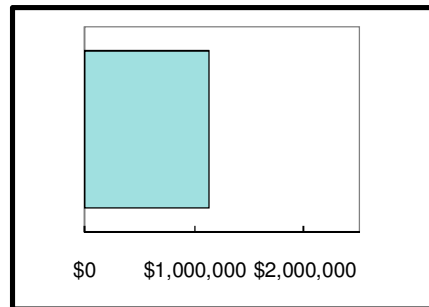

*Building Fund Actuals
Through 5/15/11.....$1,135,798*