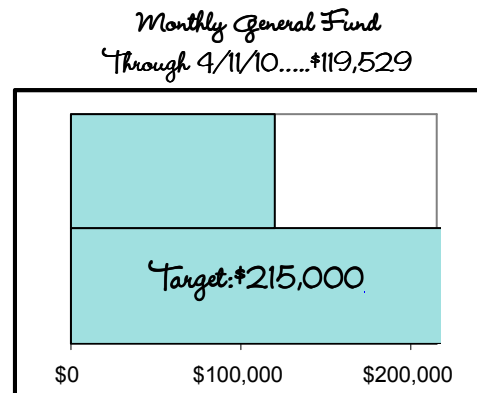

Gary DeSalvo <i>Senior Pastor</i>	773-7316	Danny Cunningham	780-2186	Harry Adams	771-2608
Danny Cunningham <i>Executive Pastor</i>	780-2186	Stuart Coles	774-9083	Kirk Bond	770-3396
Stephen Cheung <i>Associate Pastor</i>	778-3233	Gary DeSalvo	773-7316	Phil Dady	947-8855
Shannon Soard <i>College/Career/Singles Pastor</i>	778-7468	Sam Fulcher	780-9533	Monte Fellingham	780-1064
Dave Tate <i>High School Pastor</i>	493-1161	Lee Hoffer	778-5868	Arlon Greiner	718-1969
Tim Cartwright <i>Junior High Pastor</i>	760-5893	David Jennings	613-0730	Rod Houston	939-6560
Casey Burke <i>Pastor to Families</i>	913-8309	Gene Martin	773-7458	Norman Hubbard	292-0922
Beth Mackey <i>Pastor of Women's Ministry</i>	778-6669	Mike O'Neal	598-3531	Jack Jones	774-7167
Bobby Arnold <i>Worship Pastor</i>	774-7677	Stephen Sewell	933-7238	Dan Mares	771-1965
Chase Bowers <i>Missions Pastor</i>	931-1332	Bob Weber	778-4263	Pat Mullins	773-8441
David Richardson <i>Pastor to Small Groups & Men</i>	774-8620	Steve Wolfe	771-5386	Roy Nash	771-4044
				Jimmy Rowton	939-0583
				Tommy Sing	947-5045
				Doug Streater	771-3174
				Stan Thomas	771-1676
				Sid Thurston	773-3909
				David Wesson	780-9418
				Mark Whitaker	913-2143