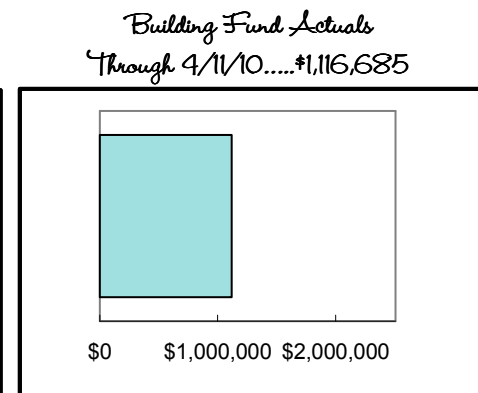

### 8:15 AM Class: Bible Trek

*Zechariah*

Rick Erickson & Tommy Sing  
Rm. 302