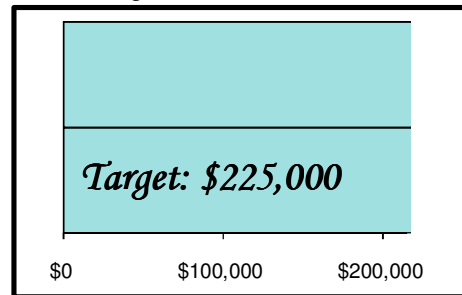

DEACONS

Kirk Bond 770-3396	Michael Hillman 913-7780
Phil Dady 947-8855	Rod Houston 939-6560
Monte Fellingham 780-1064	Jack Jones 774-7167
Dick Frazee 493-6959	Steve Joy 778-6845
Sam Fulcher, Jr 598-3520	Mark Krejchi 780-2228
Arlon Greiner 718-1969	Gary Meyer 982-4576

Monthly General Fund
Through 3/27/11.....$235,734