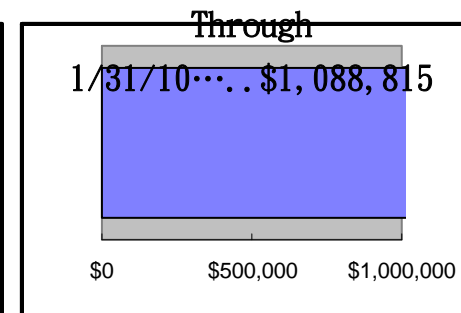

Monthly General Fund

Building Fund Actuals

Overflow 56 & Overflow 78
(5th-8th grade)
Not meeting this week

Life & Soul Care

Waffles & The Word
Shannon Soard
The Shed

Young Married

Mark
Glen Brindley & Tim Mixon
Rm. 303