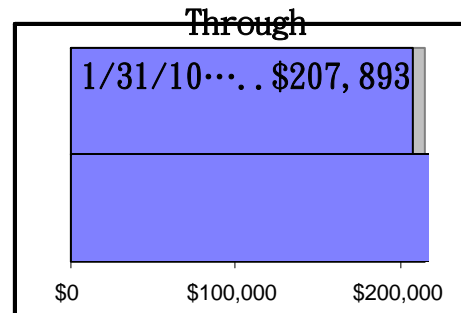

Monthly General Fund

Building Fund Actuals

Overflow 56 & Overflow 78
(5th-8th grade)
Not meeting this week

Life & Soul Care

Waffles & The Word
Shannon Soard
The Shed

Young Married

Mark
Glen Brindley & Tim Mixon
Rm. 303